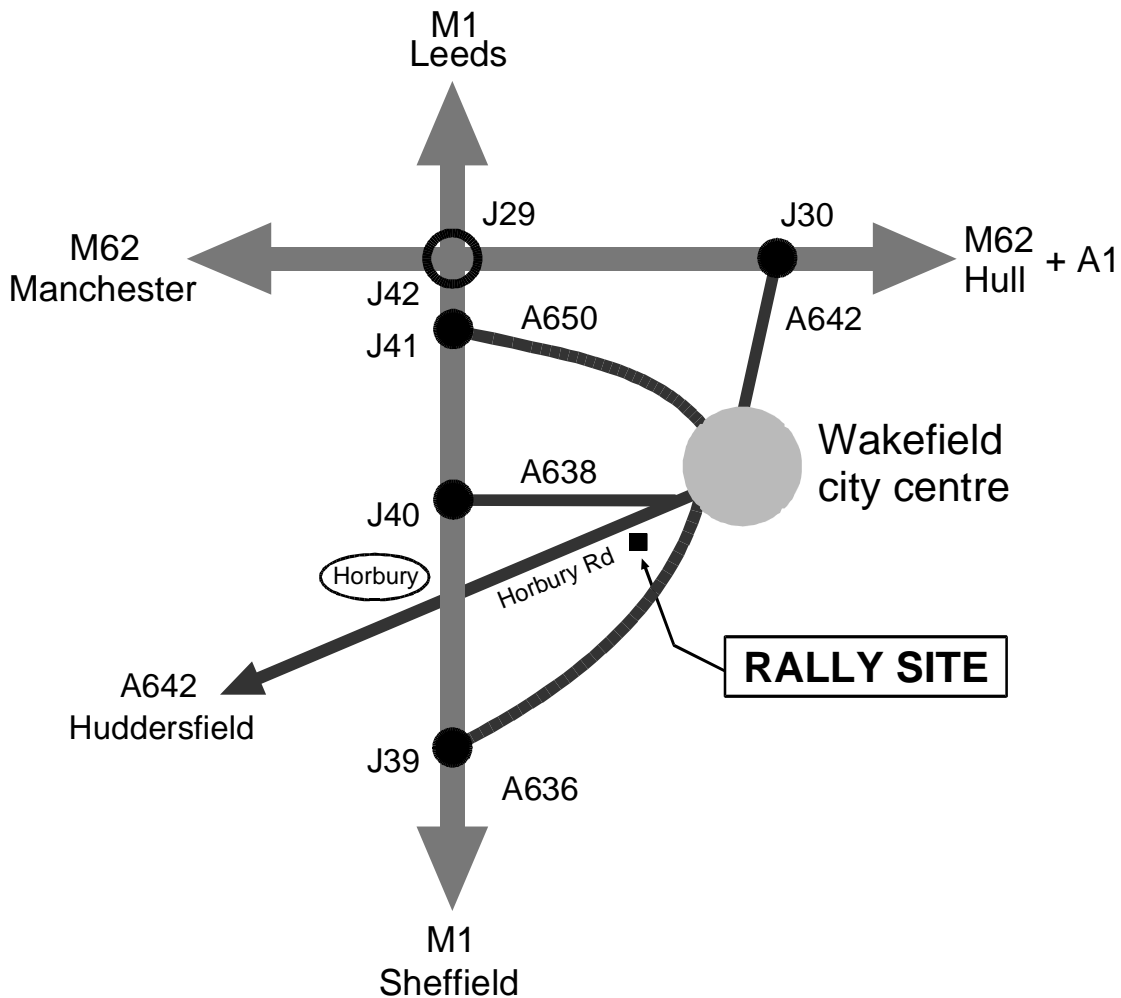

Northern Cross

Radio Rally

<http://www.wdrs.org.uk>

**THE NORTH'S
PREMIER RALLY!**

Sunday 11th February 2007

Where is it?

The venue is just off the Horbury Road, (A642 Wakefield to Huddersfield), $\frac{3}{4}$ mile SW of Wakefield city centre. It is just a few minutes drive from junctions 39 & 40 of the M1 motorway.